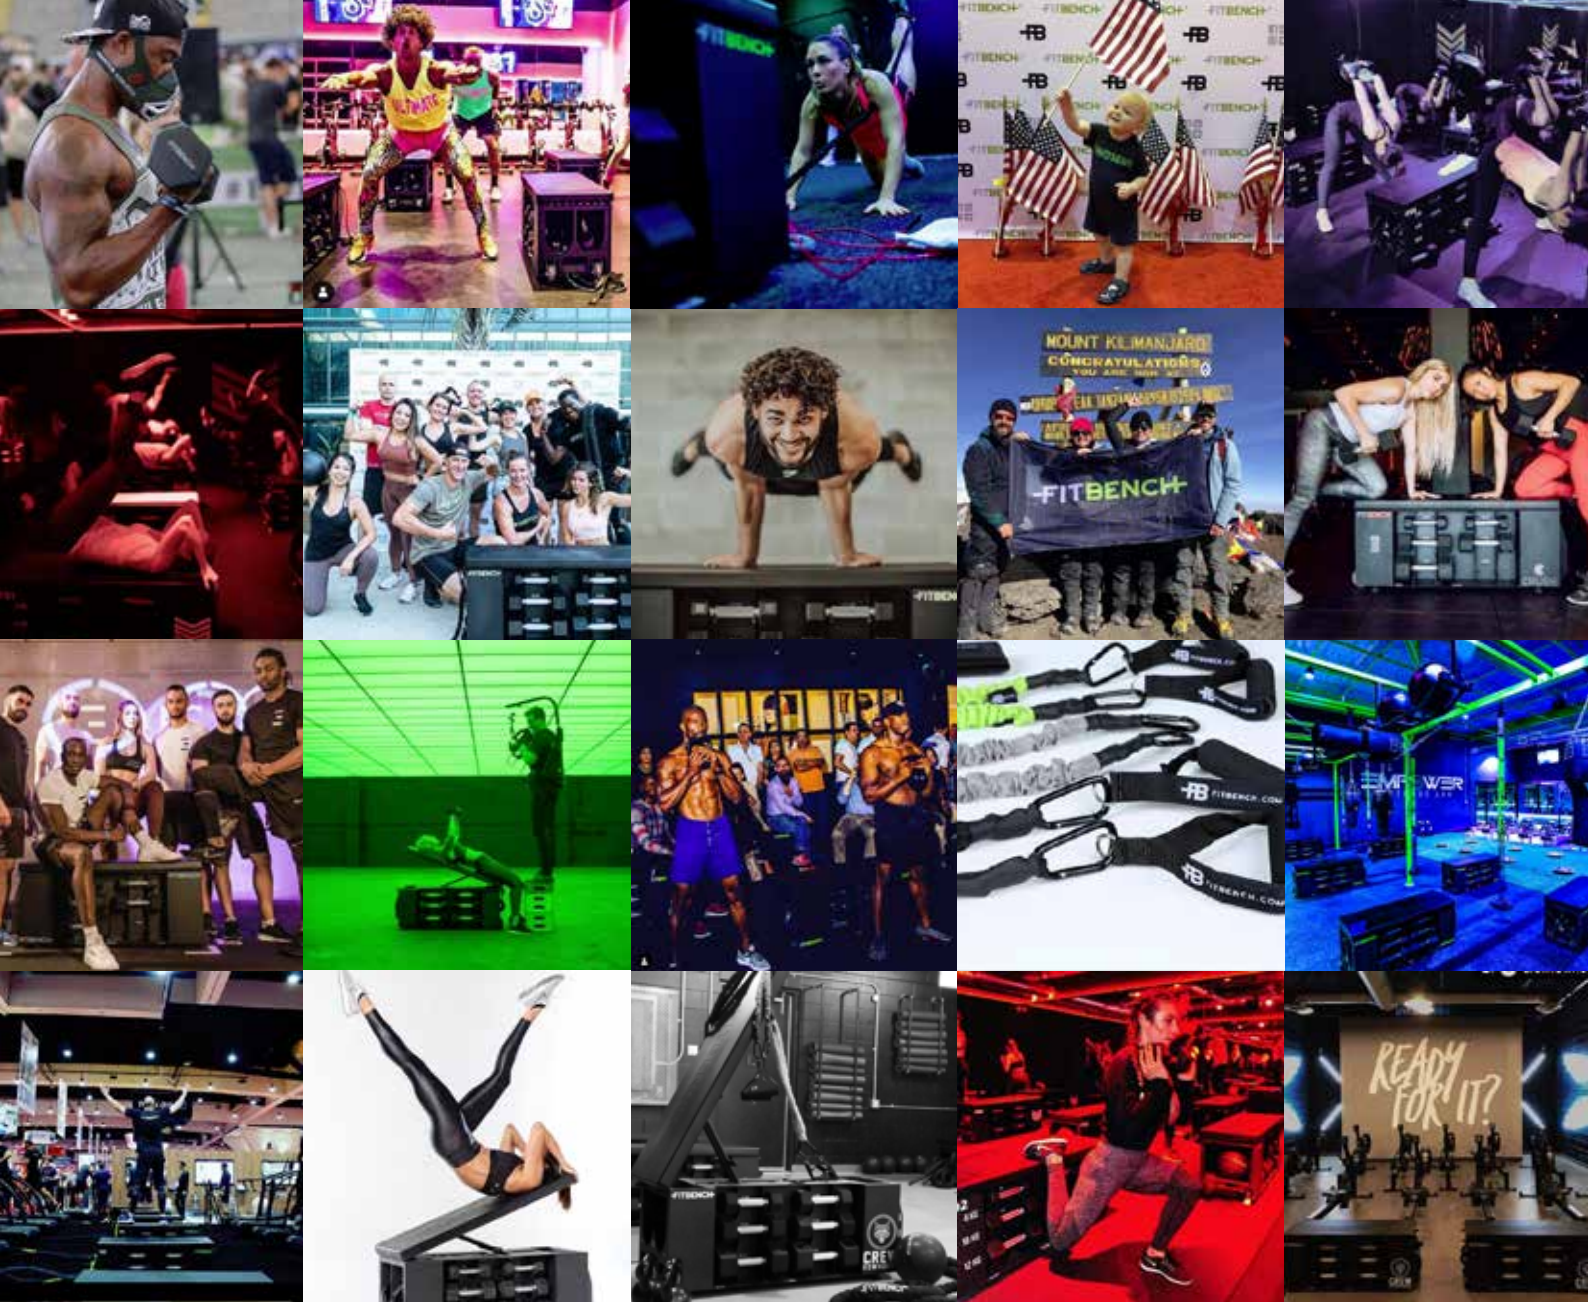

FITBENCH

fitbench.com | @FITBENCH