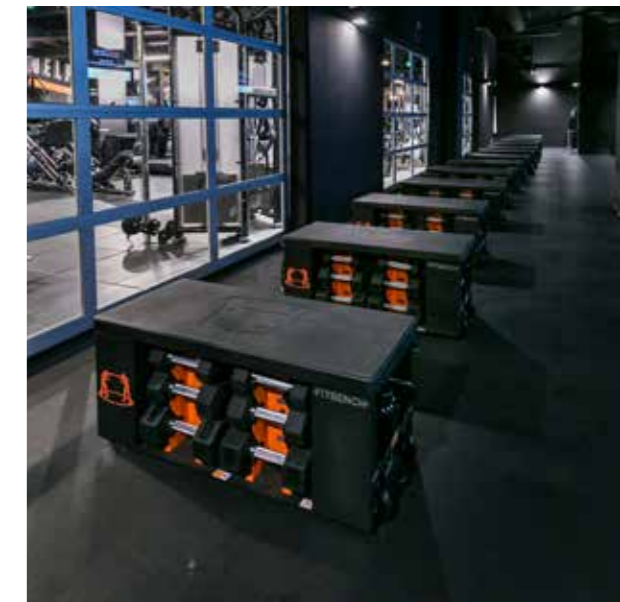

CUSTOMIZE YOUR CLUB

We understand that you've made your club special over the years and want to continue to see it grow. That's why we offer total customization of the FITBENCH.

Choose from custom logos, company colors, and even a custom molded top to reflect your one-of-a-kind club. You can customize one section, or make the bench completely yours.

Check out our Instagram to see how other clubs have gotten inspired by FITBENCH customization.